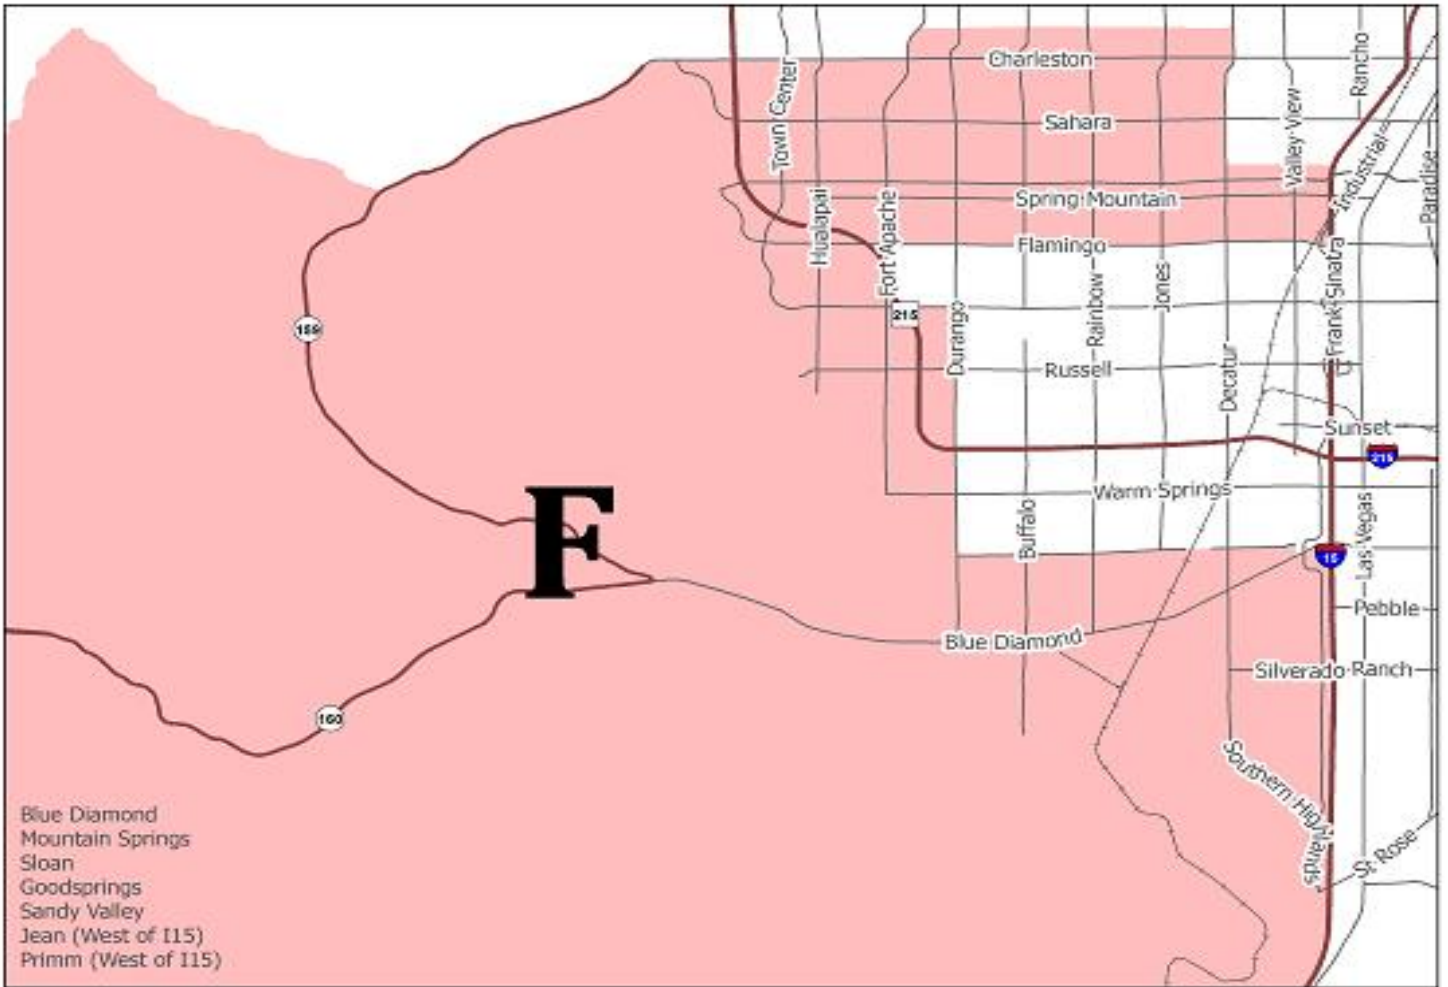

Justin Jones
District F
ccdistrf@ClarkCountyNV.gov